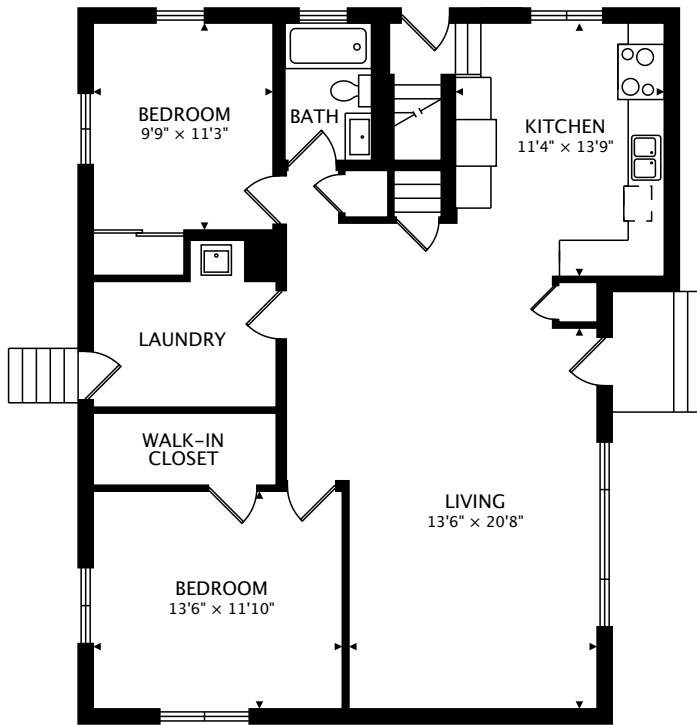

2518 SPAATZ
COLUMBUS , OH 43204

MAIN
1182 sq ft

LOWER
1088 sq ft BELOW GRADE

TOTAL
1182 sq ft + 1088 sq ft BELOW GRADE

CAPTURED ON: 9 JAN 2018
DIMENSIONS, AREAS, LAYOUTS AND DETAILS ARE APPROXIMATE
AND SHOULD BE CONSIDERED ILLUSTRATIVE ONLY.