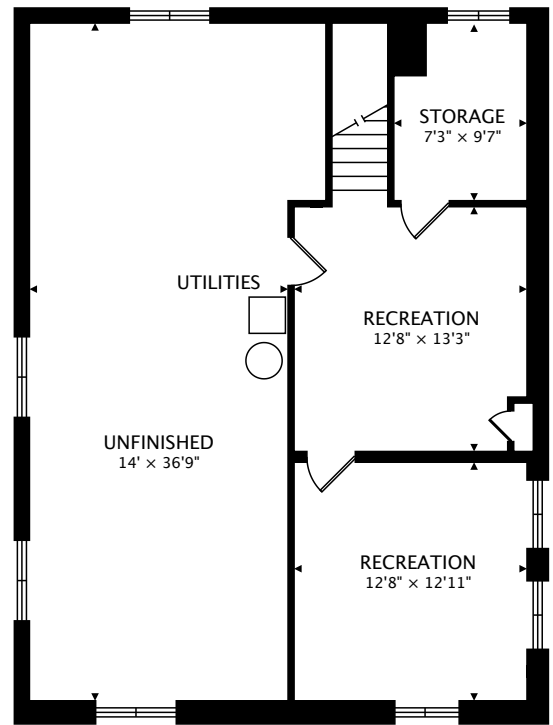

2518 SPAATZ
COLUMBUS , OH 43204

MAIN
1182 sq ft

LOWER
1088 sq ft BELOW GRADE

TOTAL
1182 sq ft + 1088 sq ft BELOW GRADE

CAPTURED ON: 9 JAN 2018
DIMENSIONS, AREAS, LAYOUTS AND DETAILS ARE APPROXIMATE
AND SHOULD BE CONSIDERED ILLUSTRATIVE ONLY.