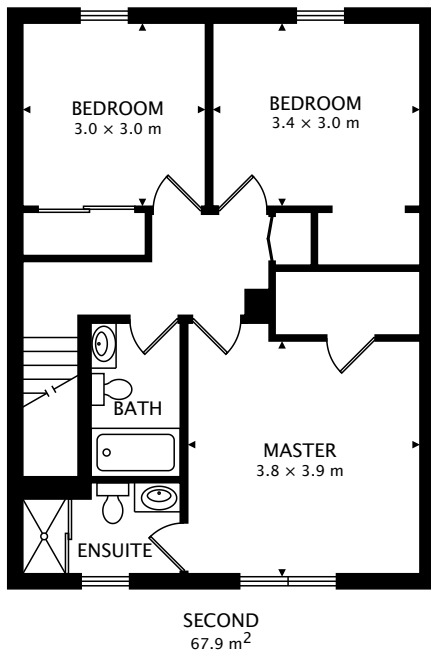

997 CYPRESS RIDGE PLACE
COLUMBUS, OH 43228

TOTAL
136.1 m² + 64.0 m² BELOW GRADE

CAPTURED ON: 20 MAR 2017
DIMENSIONS, AREAS, LAYOUTS AND DETAILS ARE APPROXIMATE
AND SHOULD BE CONSIDERED ILLUSTRATIVE ONLY.