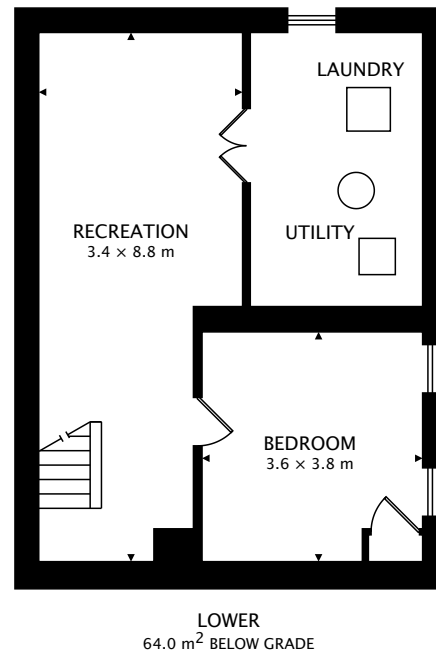

997 CYPRESS RIDGE PLACE
COLUMBUS, OH 43228

TOTAL
136.1 m² + 64.0 m² BELOW GRADE

CAPTURED ON: 20 MAR 2017
DIMENSIONS, AREAS, LAYOUTS AND DETAILS ARE APPROXIMATE
AND SHOULD BE CONSIDERED ILLUSTRATIVE ONLY.