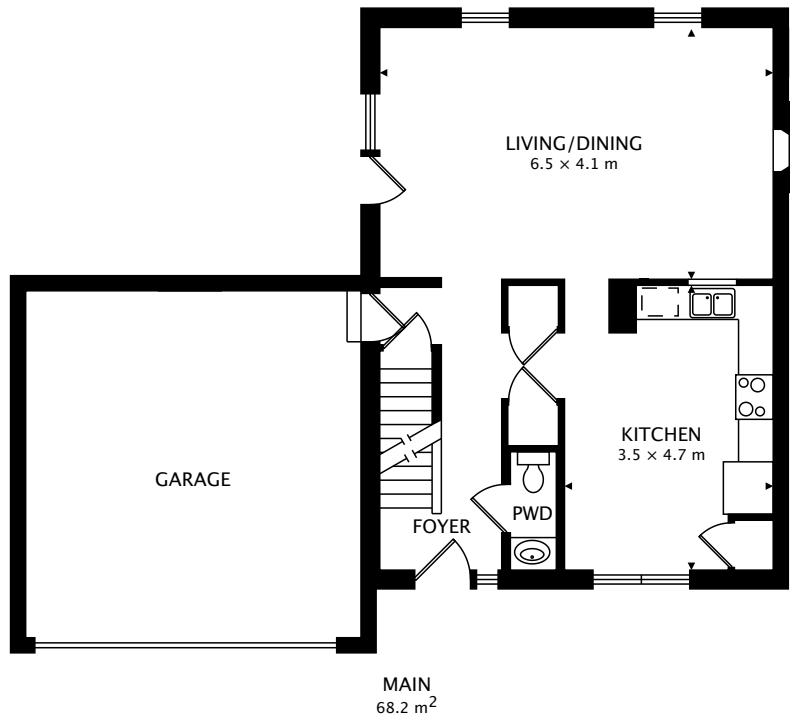

997 CYPRESS RIDGE PLACE
COLUMBUS, OH 43228

TOTAL
136.1 m² + 64.0 m² BELOW GRADE

CAPTURED ON: 20 MAR 2017
DIMENSIONS, AREAS, LAYOUTS AND DETAILS ARE APPROXIMATE
AND SHOULD BE CONSIDERED ILLUSTRATIVE ONLY.