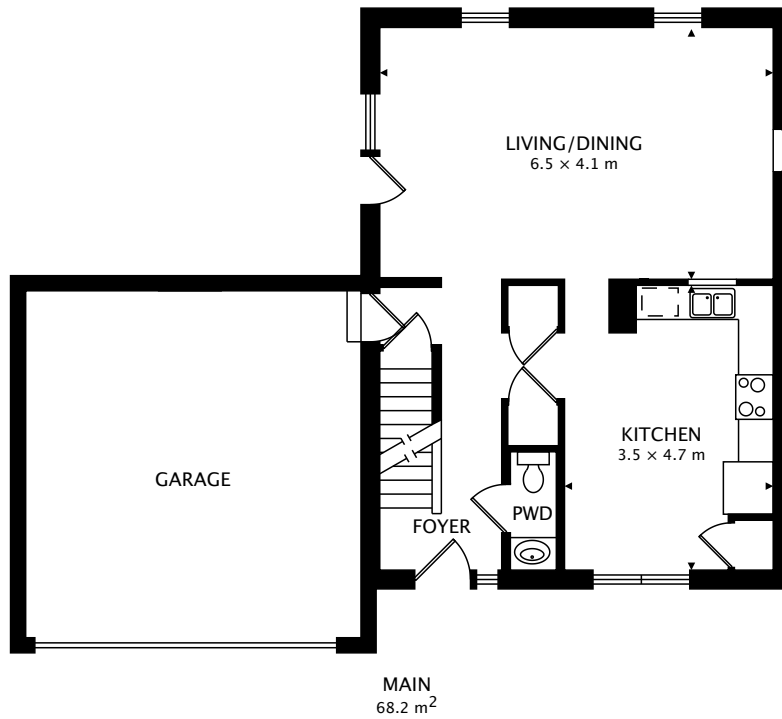

997 CYPRESS RIDGE PLACE  
COLUMBUS, OH 43228

**TOTAL**  
136.1 m<sup>2</sup> + 64.0 m<sup>2</sup> BELOW GRADE