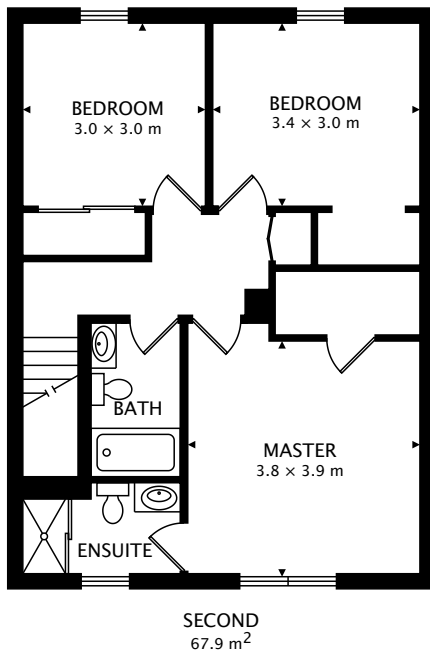

997 CYPRESS RIDGE PLACE  
COLUMBUS, OH 43228

**TOTAL**  
136.1 m<sup>2</sup> + 64.0 m<sup>2</sup> BELOW GRADE