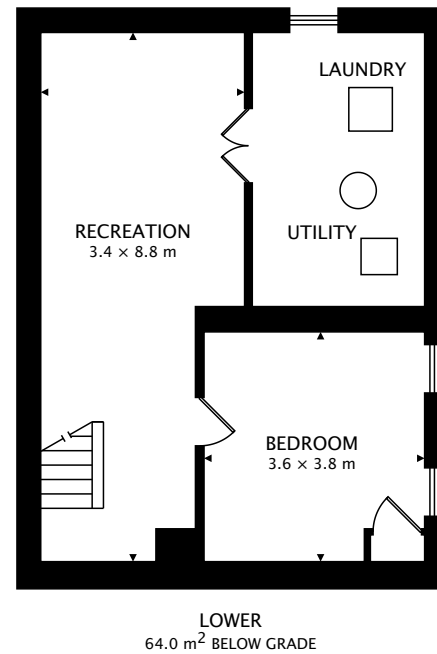

997 CYPRESS RIDGE PLACE  
COLUMBUS, OH 43228

**TOTAL**  
136.1 m<sup>2</sup> + 64.0 m<sup>2</sup> BELOW GRADE