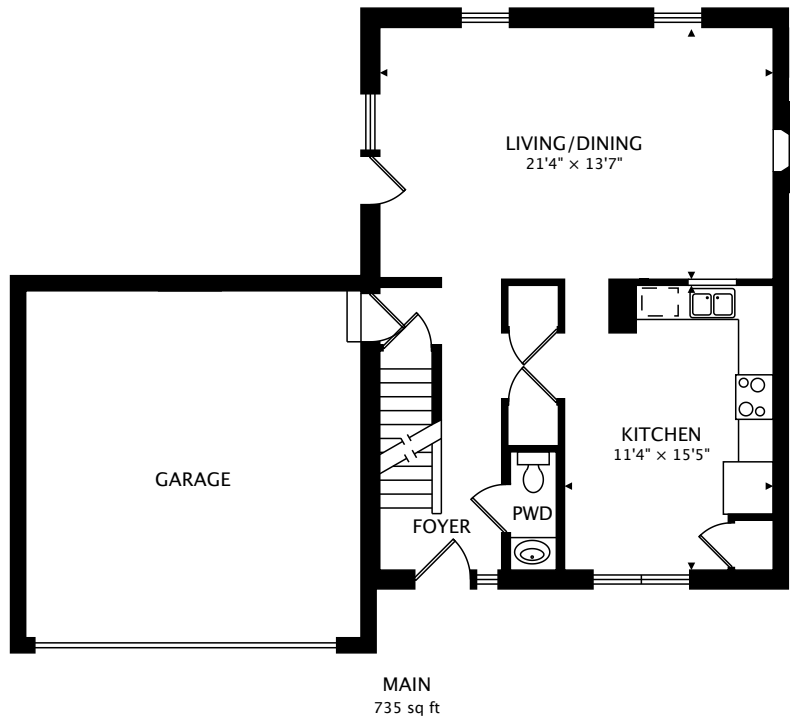

997 CYPRESS RIDGE PLACE  
COLUMBUS, OH 43228

TOTAL  
1465 sq ft + 689 sq ft BELOW GRADE

CAPTURED ON: 20 MAR 2017  
DIMENSIONS, AREAS, LAYOUTS AND DETAILS ARE APPROXIMATE  
AND SHOULD BE CONSIDERED ILLUSTRATIVE ONLY.