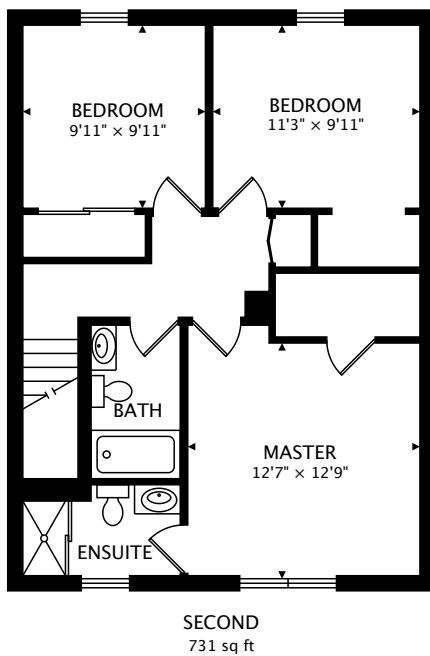

997 CYPRESS RIDGE PLACE  
COLUMBUS, OH 43228

TOTAL  
1465 sq ft + 689 sq ft BELOW GRADE

CAPTURED ON: 20 MAR 2017  
DIMENSIONS, AREAS, LAYOUTS AND DETAILS ARE APPROXIMATE  
AND SHOULD BE CONSIDERED ILLUSTRATIVE ONLY.