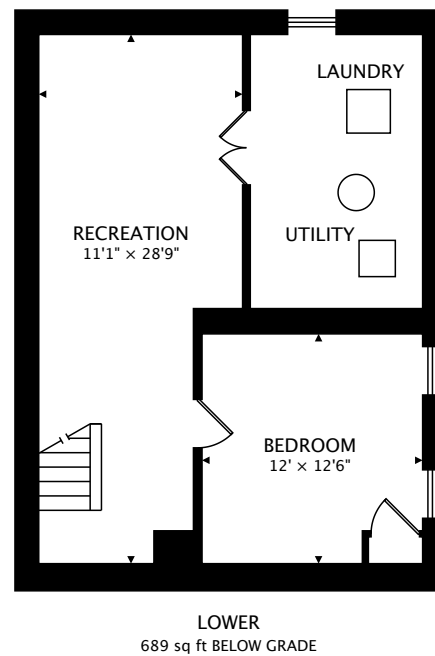

997 CYPRESS RIDGE PLACE  
COLUMBUS, OH 43228

TOTAL  
1465 sq ft + 689 sq ft BELOW GRADE

CAPTURED ON: 20 MAR 2017  
DIMENSIONS, AREAS, LAYOUTS AND DETAILS ARE APPROXIMATE  
AND SHOULD BE CONSIDERED ILLUSTRATIVE ONLY.